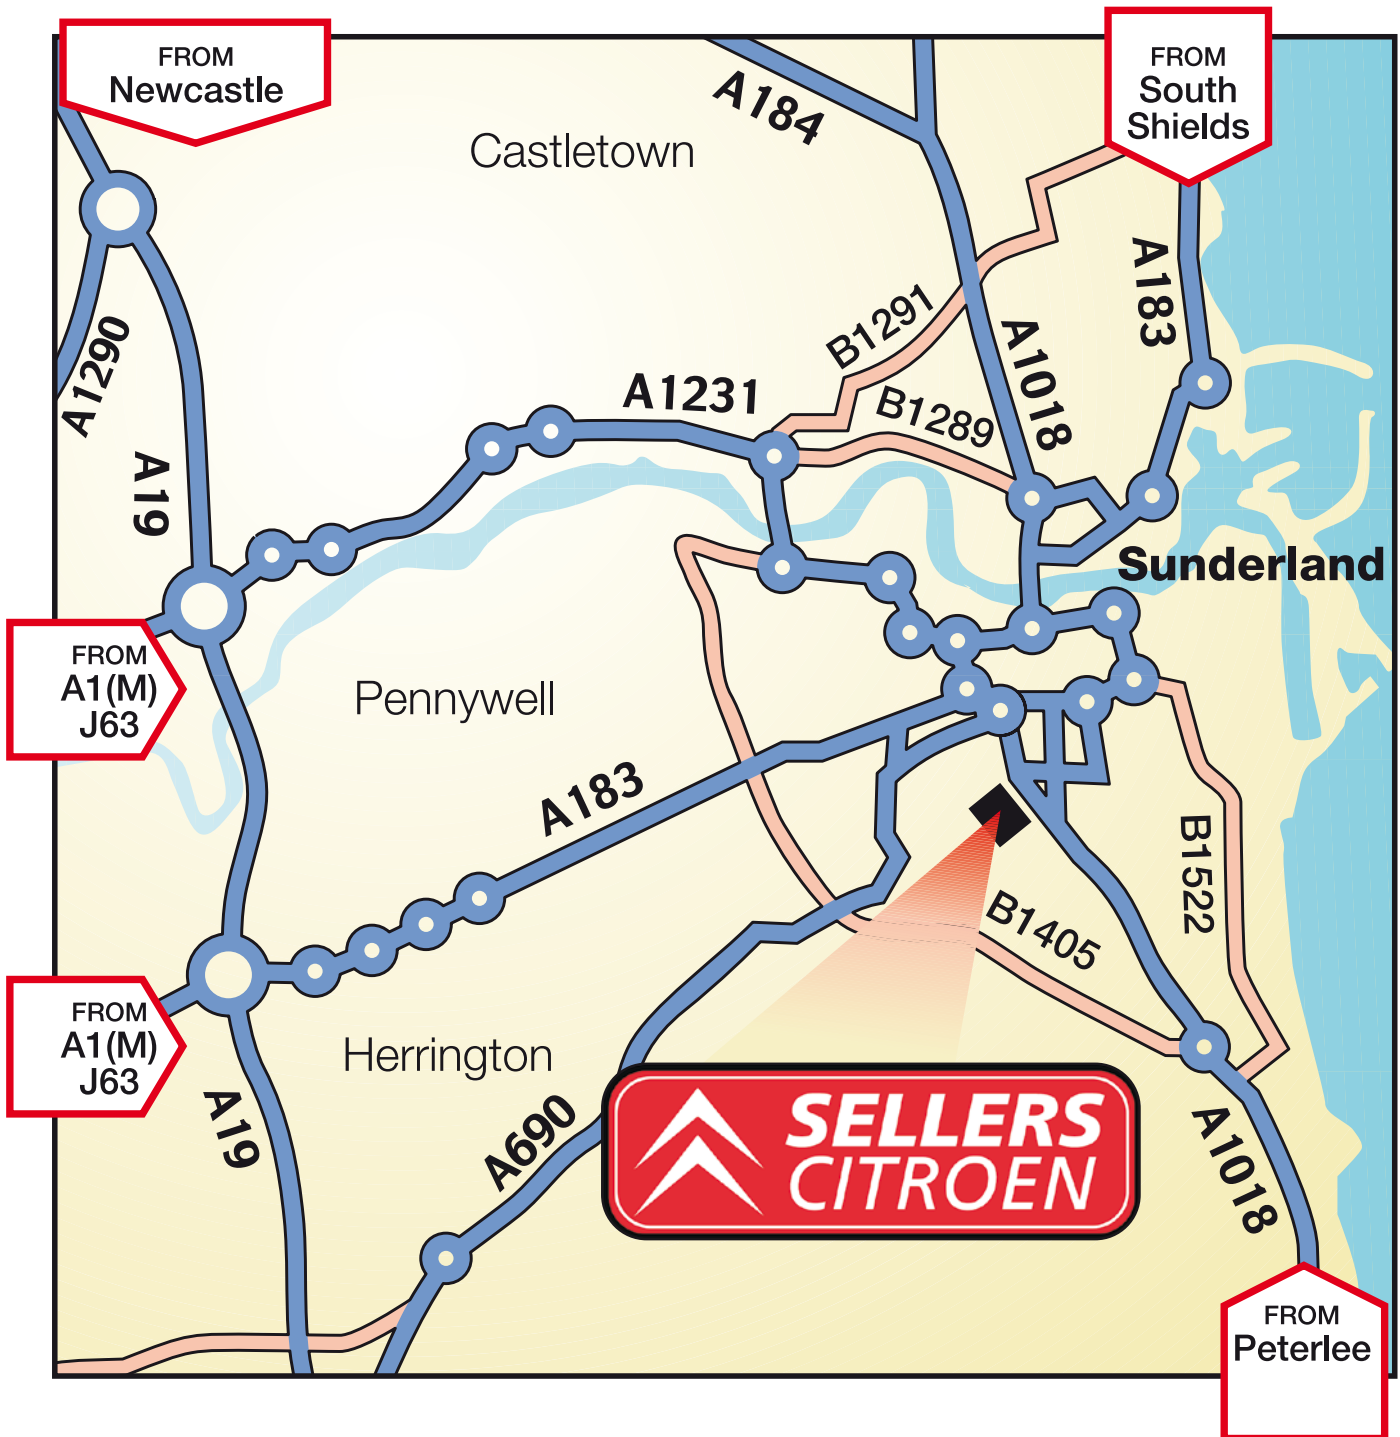

# Sellers Citroën

Herrington Road  
Sunderland  
Tyne & Wear  
SR3 4PQ

From Newcastle and the north, approach on the **A19** and exit **left** at the **A183**. Straight over the next 4 roundabouts and we are next right.

From the **A1(M)**, Washington and the west, join the **A19**

southbound and exit **left** at the **A183**. Straight over the next 4 roundabouts and we are next right.

From the south, approach on the **A19** and exit **right** at the **A183**. Straight over the next 4

roundabouts and we are next right.

From Peterlee, follow signs for Tyne Tunnel & Newcastle to the **A183**. We're on your left just before you reach the **A183**.

TELEPHONE  
**0191 517 7600**

Herrington Road, Sunderland, Tyne & Wear SR3 4PQ  
E-MAIL: [enquiries@sellerscitroen.co.uk](mailto:enquiries@sellerscitroen.co.uk)